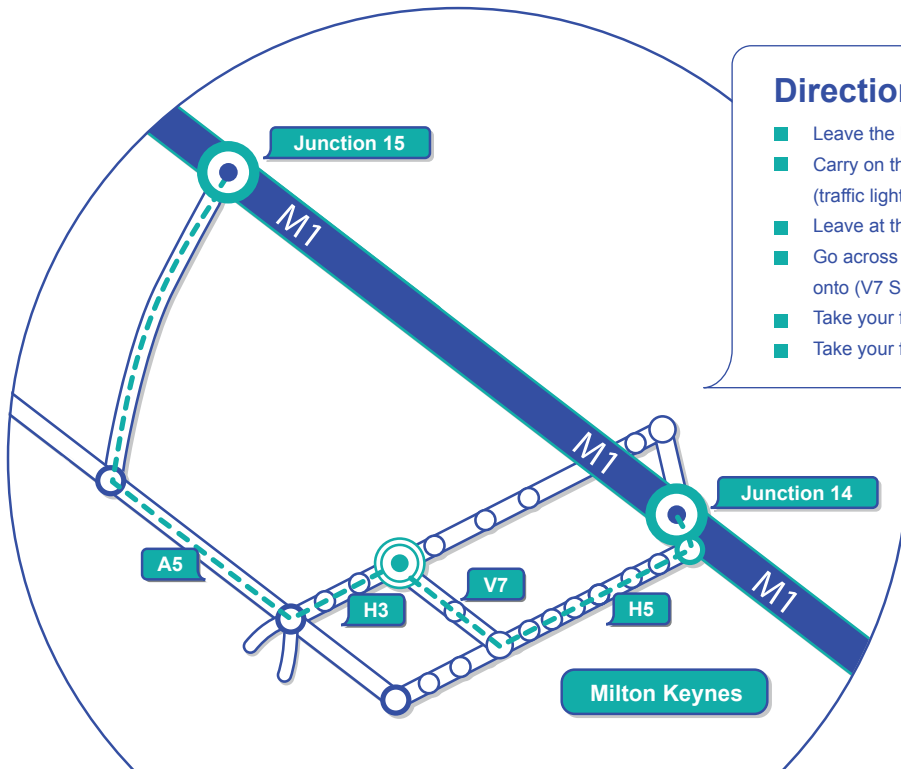

How to find Ipsos Retail Performance

Beech House, Woodlands Business Park, Breckland,
Linford Wood West, Milton Keynes, MK14 6ES

Directions to Ipsos from the North

- Leave the M1 at Junction 15 and turn right onto the A508 (Stony Stratford).
- Carry on this road for approximately 8 miles and at the roundabout (traffic lights), take the first exit to Milton Keynes (A5 trunk road).
- Leave at the first exit and then take the second exit (A422 H3 Monks Way).
- Go across 2 roundabouts, at the third roundabout turn right onto (V7 Saxon Street).
- Take your first left into Breckland.
- Take your first left into Woodlands Business Park.

Directions to Ipsos from the South

- Leave the M1 at Junction 14. Turn left from the slip road.
- At the roundabout, turn right onto the A509 (H5 Portway).
- Go across six roundabouts. At the 7th roundabout (North Saxon), turn right onto V7 Saxon Street.
- Cross the roundabout and take the 2nd right into Breckland.
- Take your first left into Woodlands Business Park

- Visitor Parking - please park in bays marked with 'Visitor'