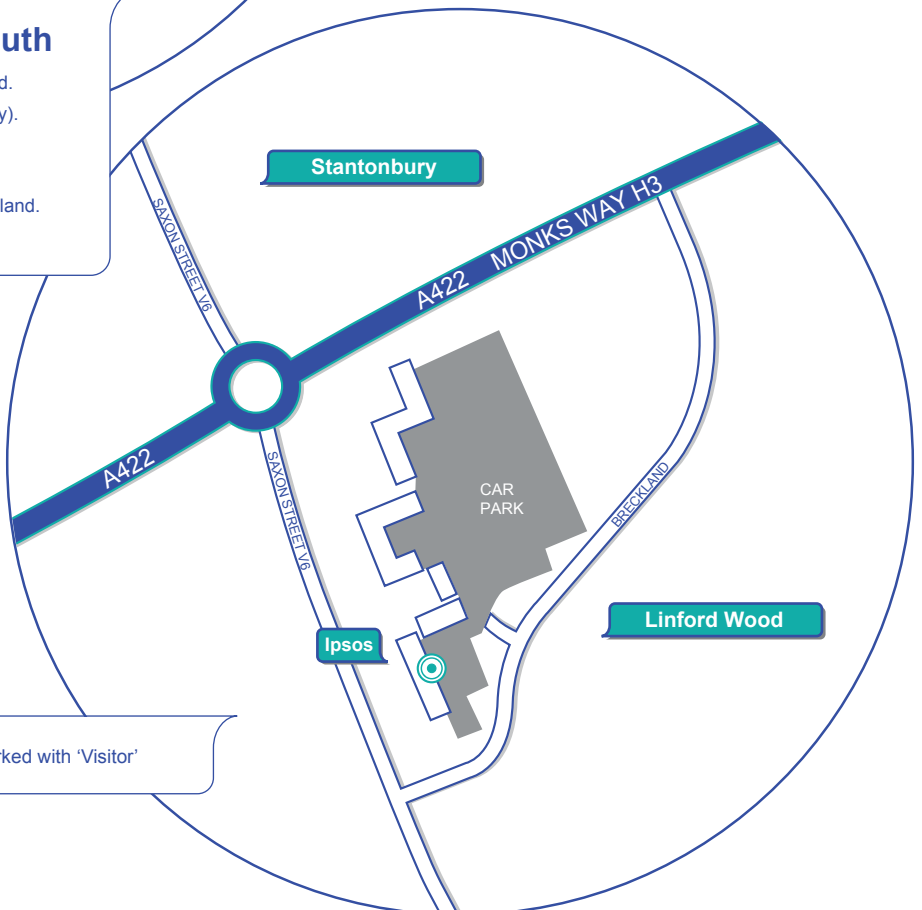

How to find Ipsos Retail Performance

Beech House, Woodlands Business Park, Breckland,
Linford Wood West, Milton Keynes, MK14 6ES

Directions to Ipsos from the North

- Leave the M1 at Junction 15 and turn right onto the A508 (Stony Stratford).
- Carry on this road for approximately 8 miles and at the roundabout (traffic lights), take the first exit to Milton Keynes (A5 trunk road).
- Leave at the first exit and then take the second exit (A422 H3 Monks Way).
- Go across 2 roundabouts, at the third roundabout turn right onto (V7 Saxon Street).
- Take your first left into Breckland.
- Take your first left into Woodlands Business Park.

Directions to Ipsos from the South

- Leave the M1 at Junction 14. Turn left from the slip road.
- At the roundabout, turn right onto the A509 (H5 Portway).
- Go across six roundabouts. At the 7th roundabout (North Saxon), turn right onto V7 Saxon Street.
- Cross the roundabout and take the 2nd right into Breckland.
- Take your first left into Woodlands Business Park

- Visitor Parking - please park in bays marked with 'Visitor'