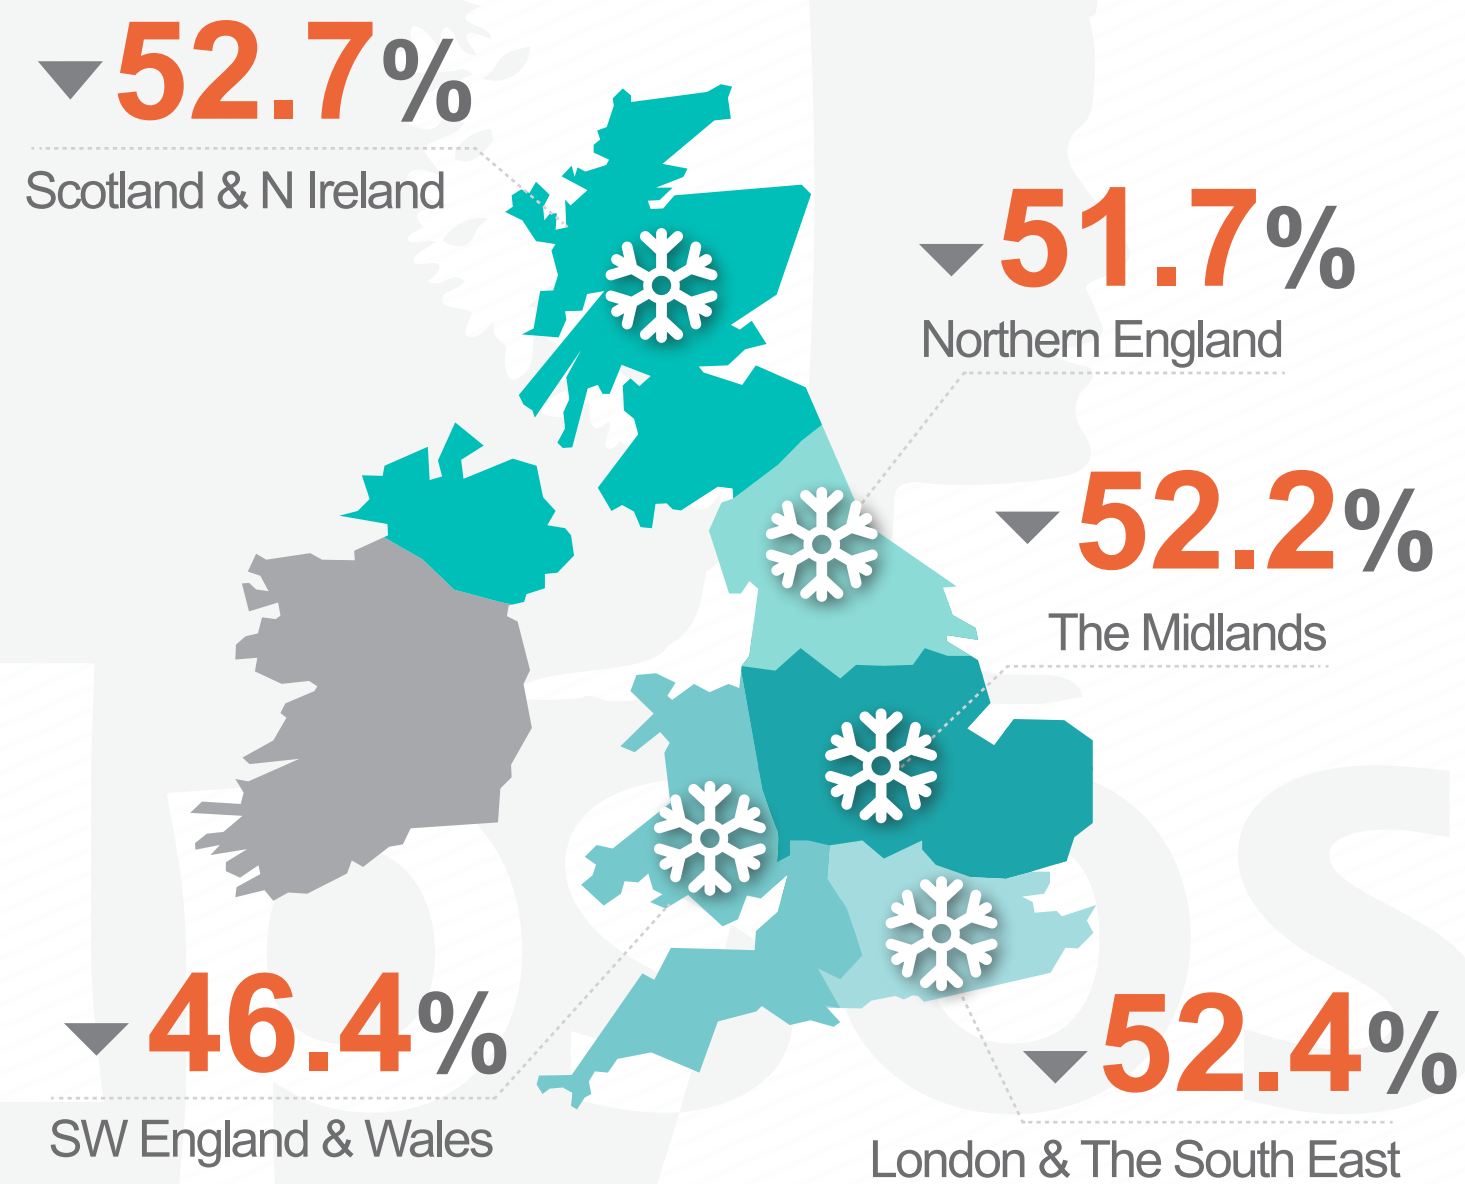

UK RETAIL TRAFFIC WEATHERMAP

March 2020

Last Month

Simply the worst month in retail footfall history.

FAIR

MODERATE

BRIGHT SPELLS

OVERCAST

VARIABLE TO STORMY

FREEZING

YEAR-ON-YEAR-CHANGE

March 2020 VS March 2019

UK OVERALL

-51.3%