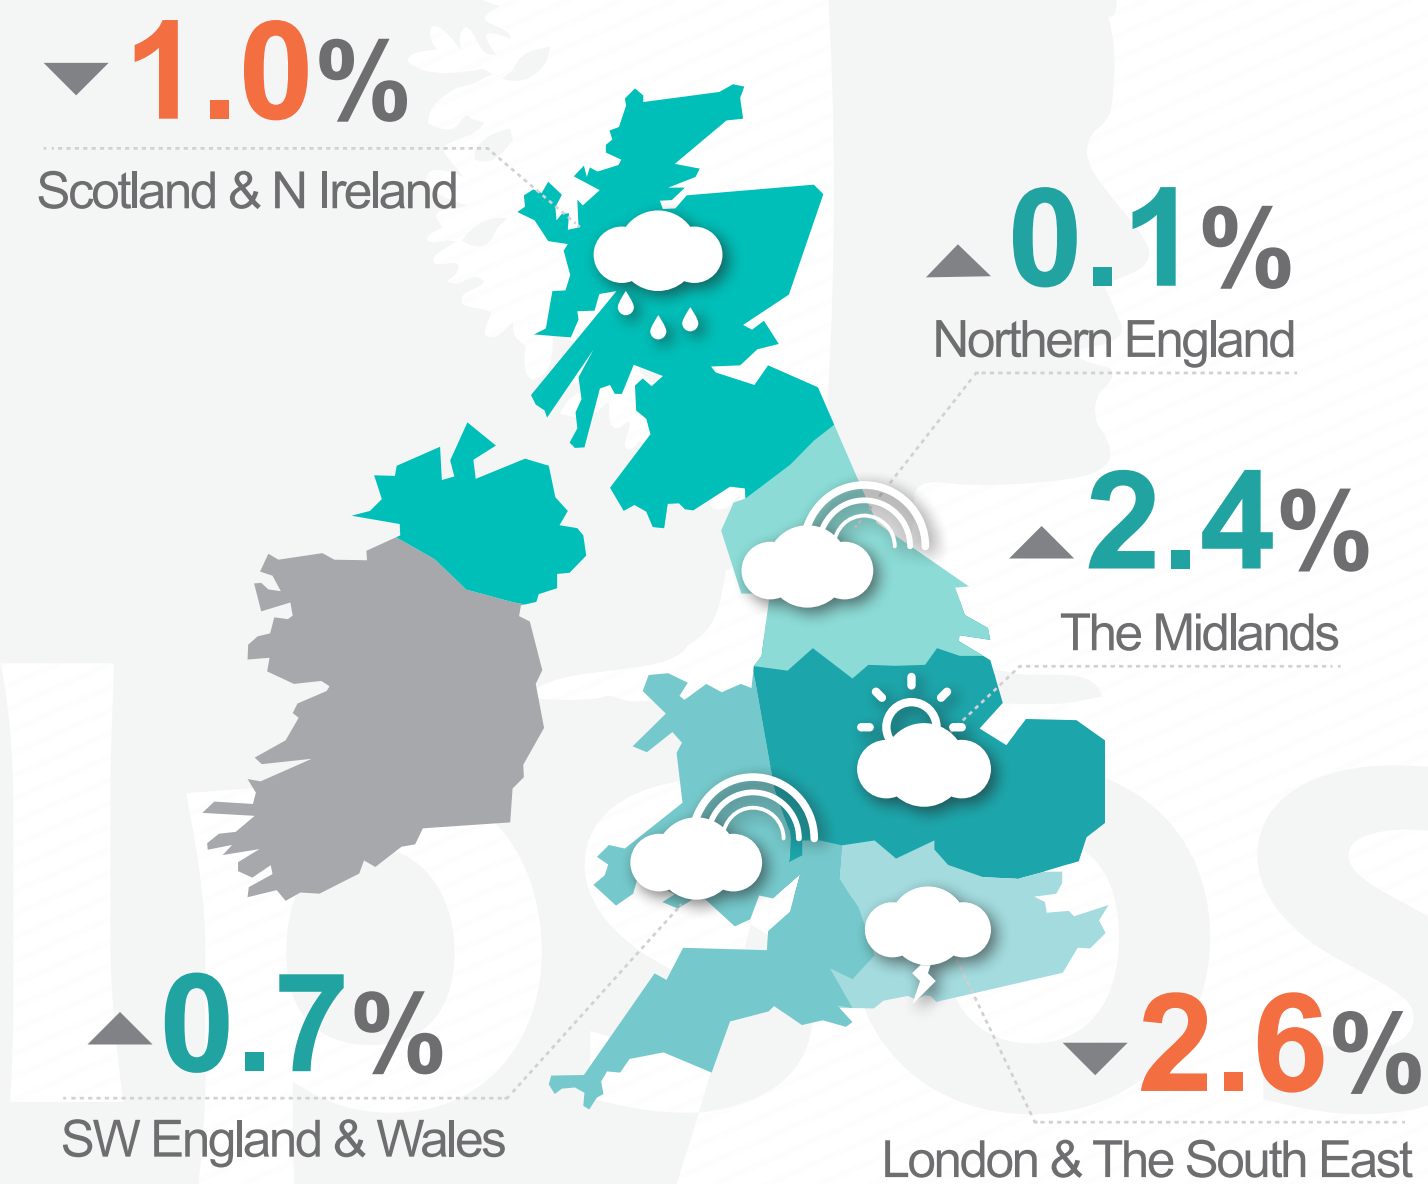

### MONTH-ON-MONTH CHANGE

March 2020 VS February 2020

REGIONAL VARIATIONS AGAINST UK OVERALL OF

**-41.3%**

For a detailed explanation visit Ipsos Retail Performance at [www.ipsos-retailperformance.com](http://www.ipsos-retailperformance.com)  
**+44 (0)1908 682700 option 1 → 2**