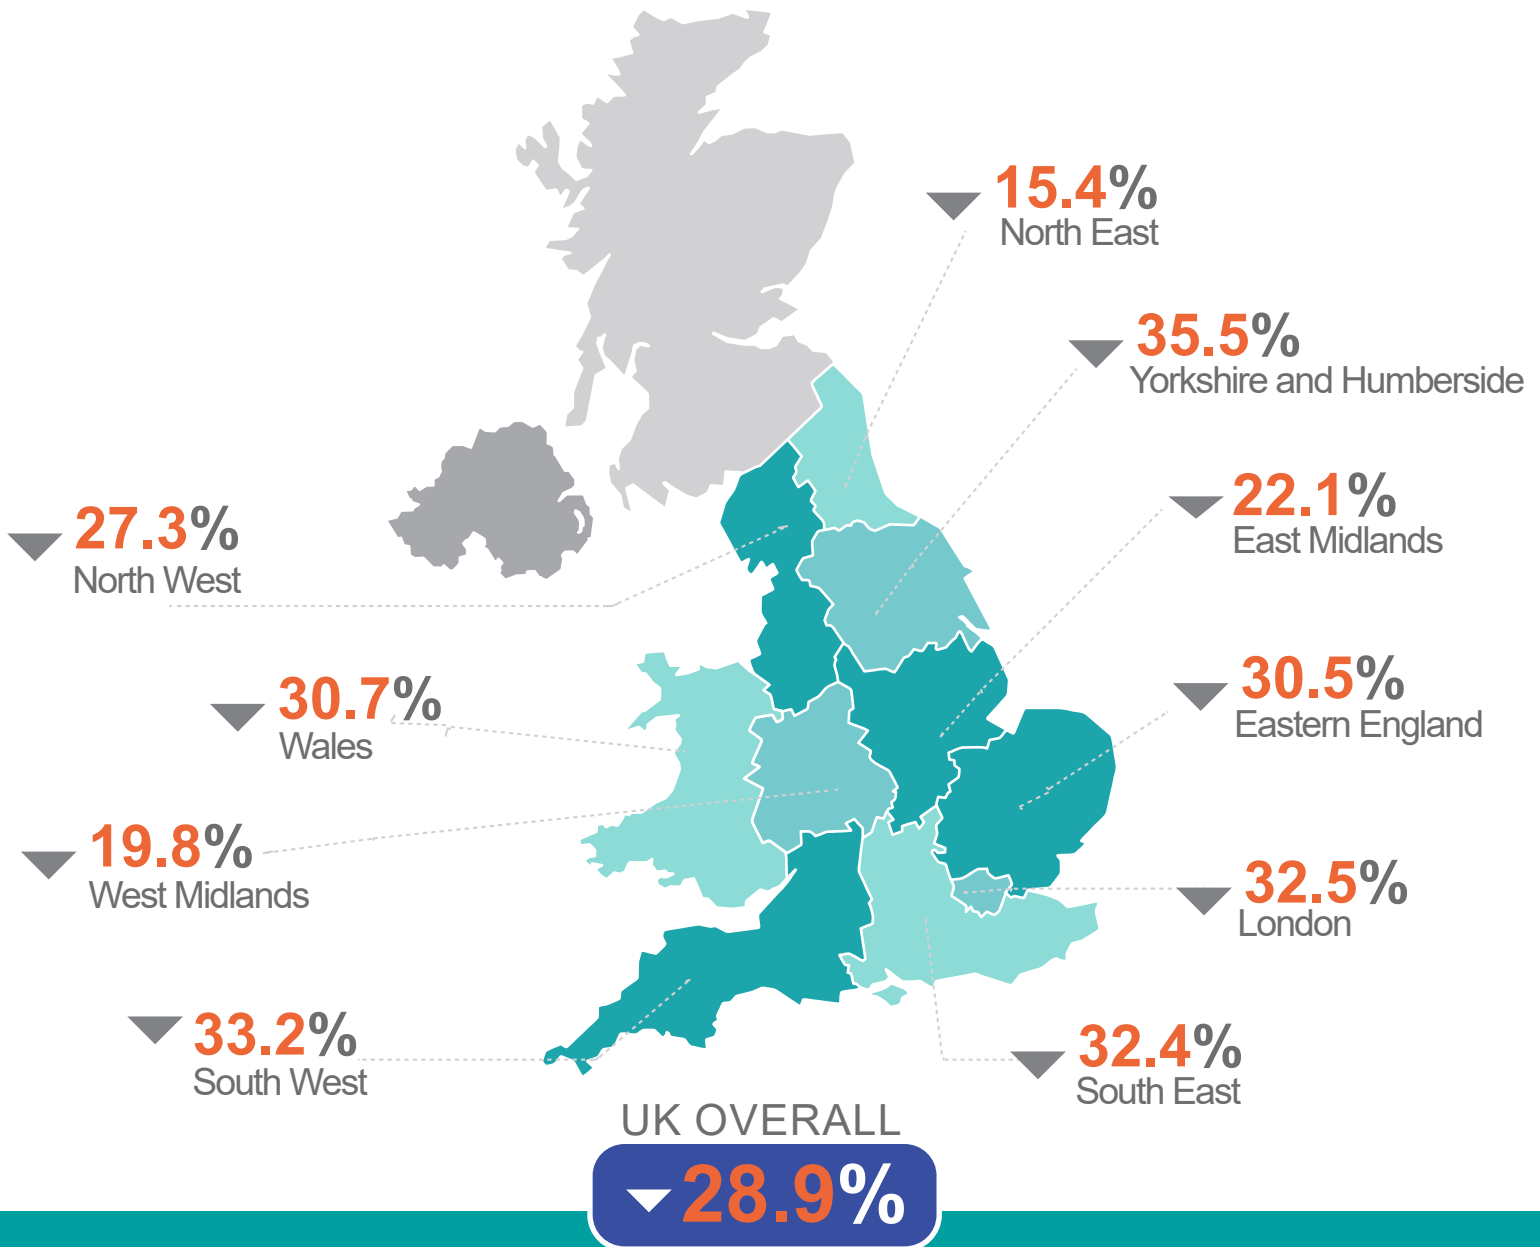

UK RETAIL RECOVERY INDEX

NON-FOOD STORE FOOTFALL BETWEEN MONDAY 12 AND SATURDAY 17 APRIL, COMPARED TO THE SAME WEEK IN 2019

For a detailed explanation visit:

www.ipsos-retailperformance.com

+44 (0)1908 682700 option 1 → 2